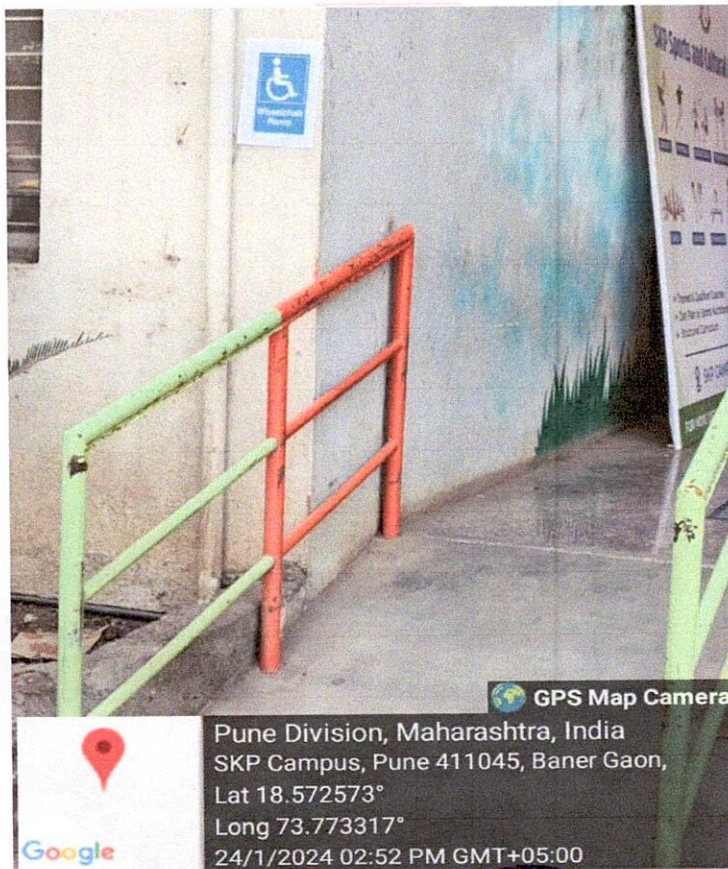

DNYANSAGAR ARTS & COMMERCE COLLEGE

I Affiliated to Savitribai Phule Pune University I

(AISHE Code: C- 41459)

Disable friendly, Barrier Friendly Environment

Ramp

S. Jadhav

Principal
Dnyansagar Arts and Commerce College
Balewadi, Pune-411045.

SKP Campus, Baner – Balewadi, Pune – 411045

✉ principal@dacc.edu.in

☎ :+91 – 8956238188/87

🌐 www.dacc.edu.in