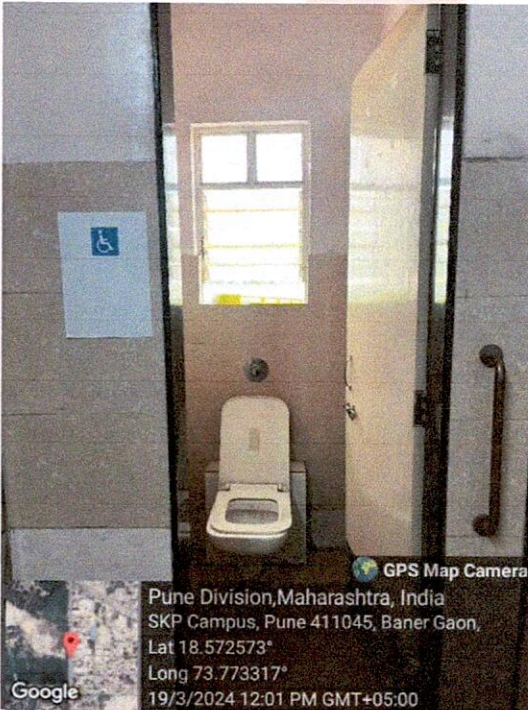

DNYANSAGAR ARTS & COMMERCE COLLEGE

I Affiliated to Savitribai Phule Pune University I

(AISHE Code: C- 41459)

Disable Friendly Washroom

S. Jadhav

Principal
Dnyansagar Arts and Commerce College
Balewadi, Pune-411045.

SKP Campus, Baner – Balewadi, Pune – 411045

✉ principal@dacc.edu.in

☎ :+91 – 8956238188/87

🌐 www.dacc.edu.in